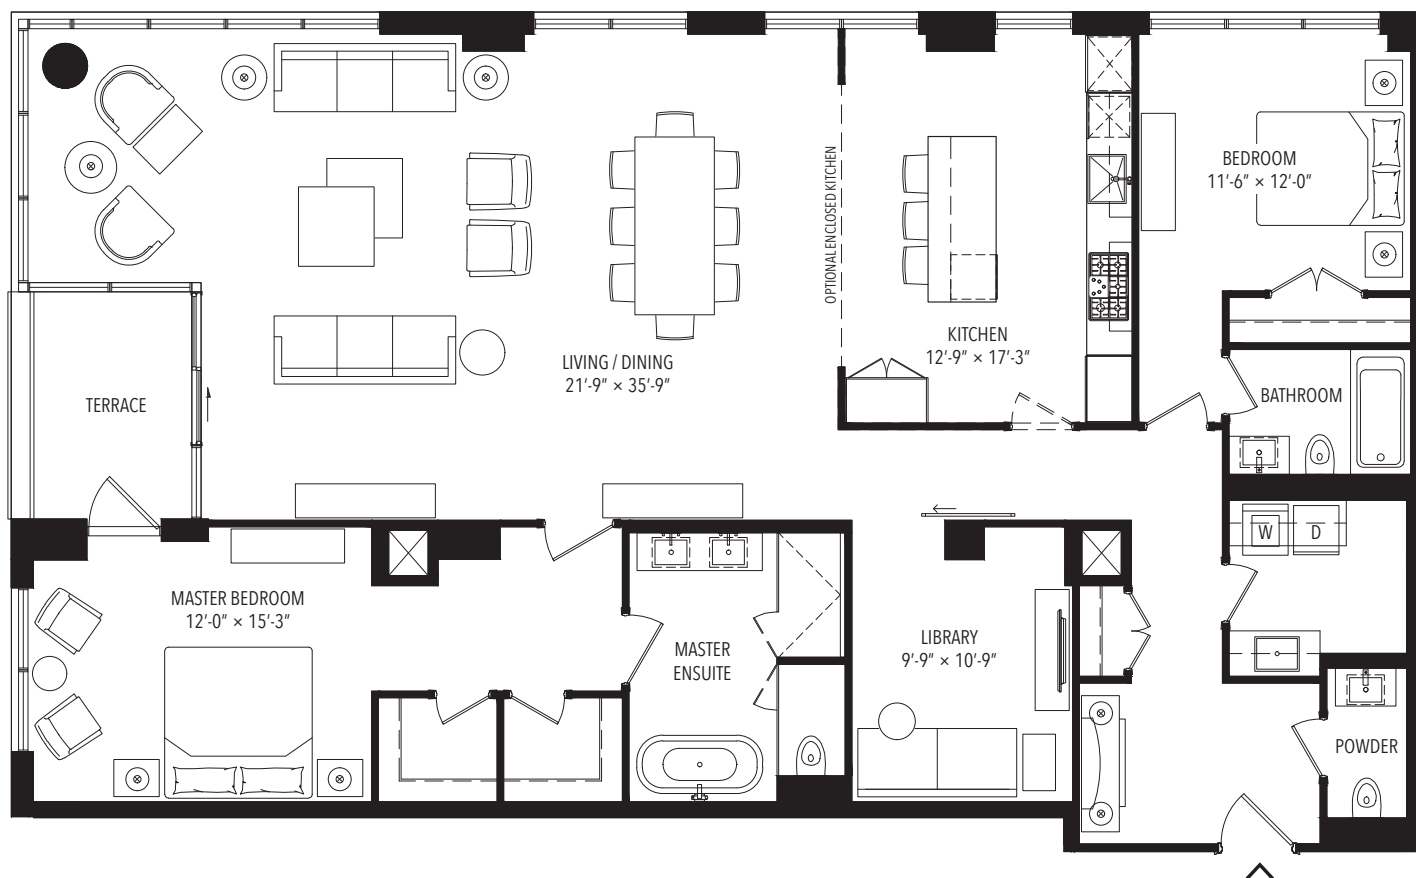

303B

2 BEDROOM + LIBRARY
2,125 SF

AVENUE & PARK

BEDFORD PARK AVE

AVENUE RD