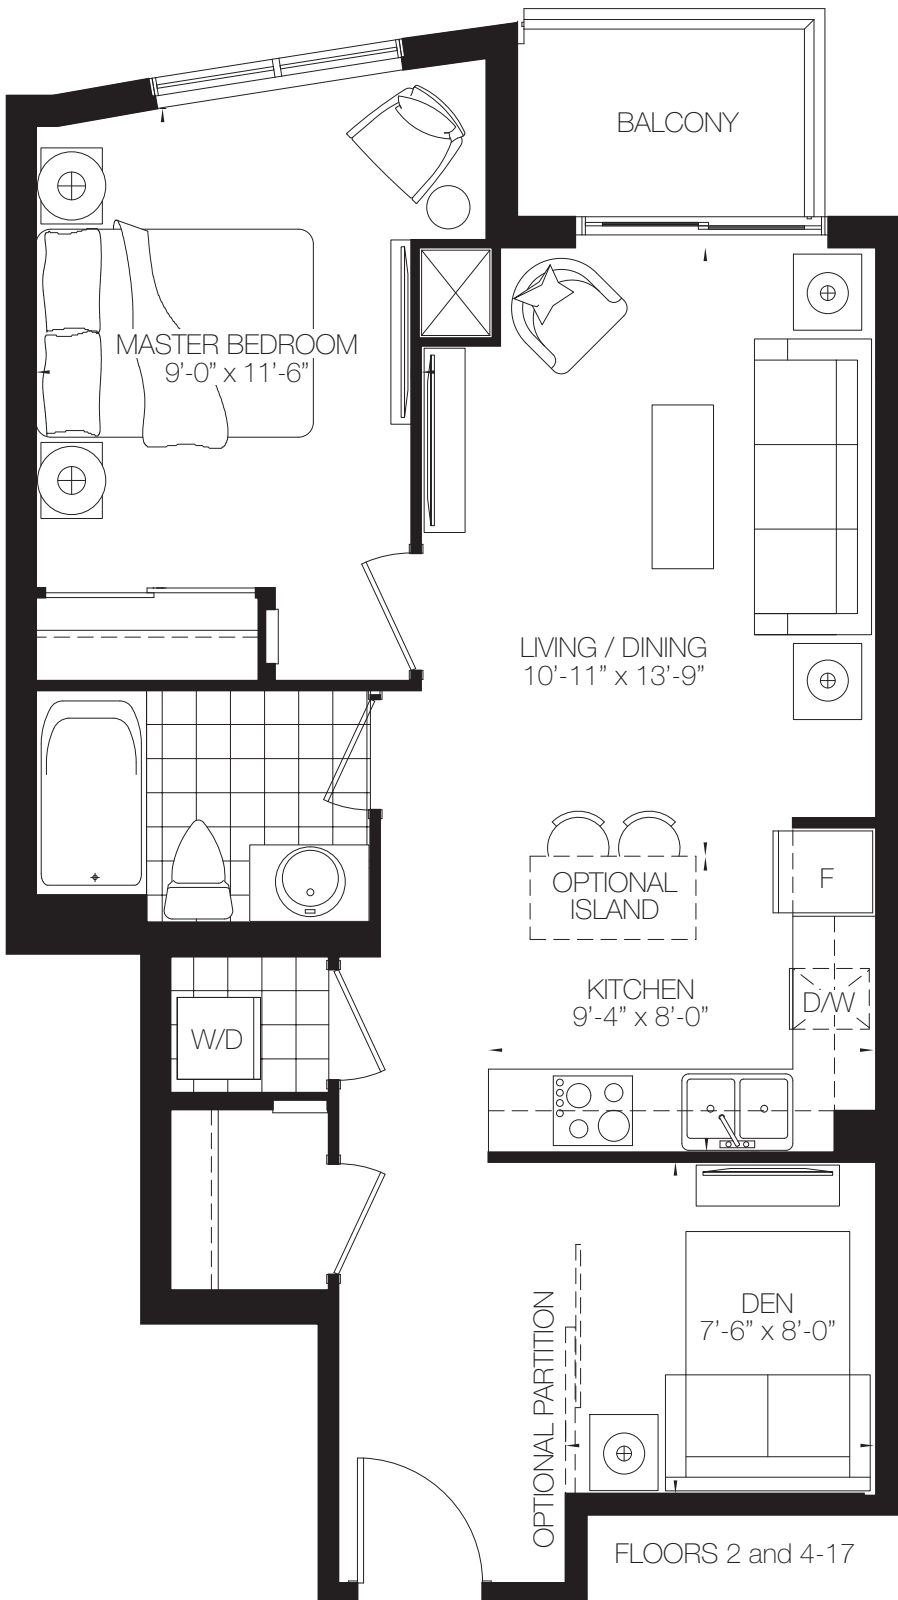

CALM

ONE BEDROOM + DEN • 649 SQ.FT.
 PATIO (1) 93 SQ.FT. • BALCONIES (2 & 4-17) 37 SQ.FT. • (3 & 18-21) 42 SQ.FT.
TOTAL 742/691/686 SQ.FT.

FLOORS 2 and 4-17

FLOORS 3 and 18-21

FLOOR 1

FLOOR 1

FLOOR 2

FLOORS 3-21

GEMTERRA

All areas and stated dimensions are approximate and subject to normal construction variances. Dimensions may exceed the useable floor area. Sizes and specifications subject to change without notice. The unit shown may be the reverse of the unit purchased. Furniture is displayed for illustration purposes only and does not necessarily reflect the electrical plan of the suite. Suites are sold unfurnished. All illustrations are artist's concept only. E & O.E. September 2015