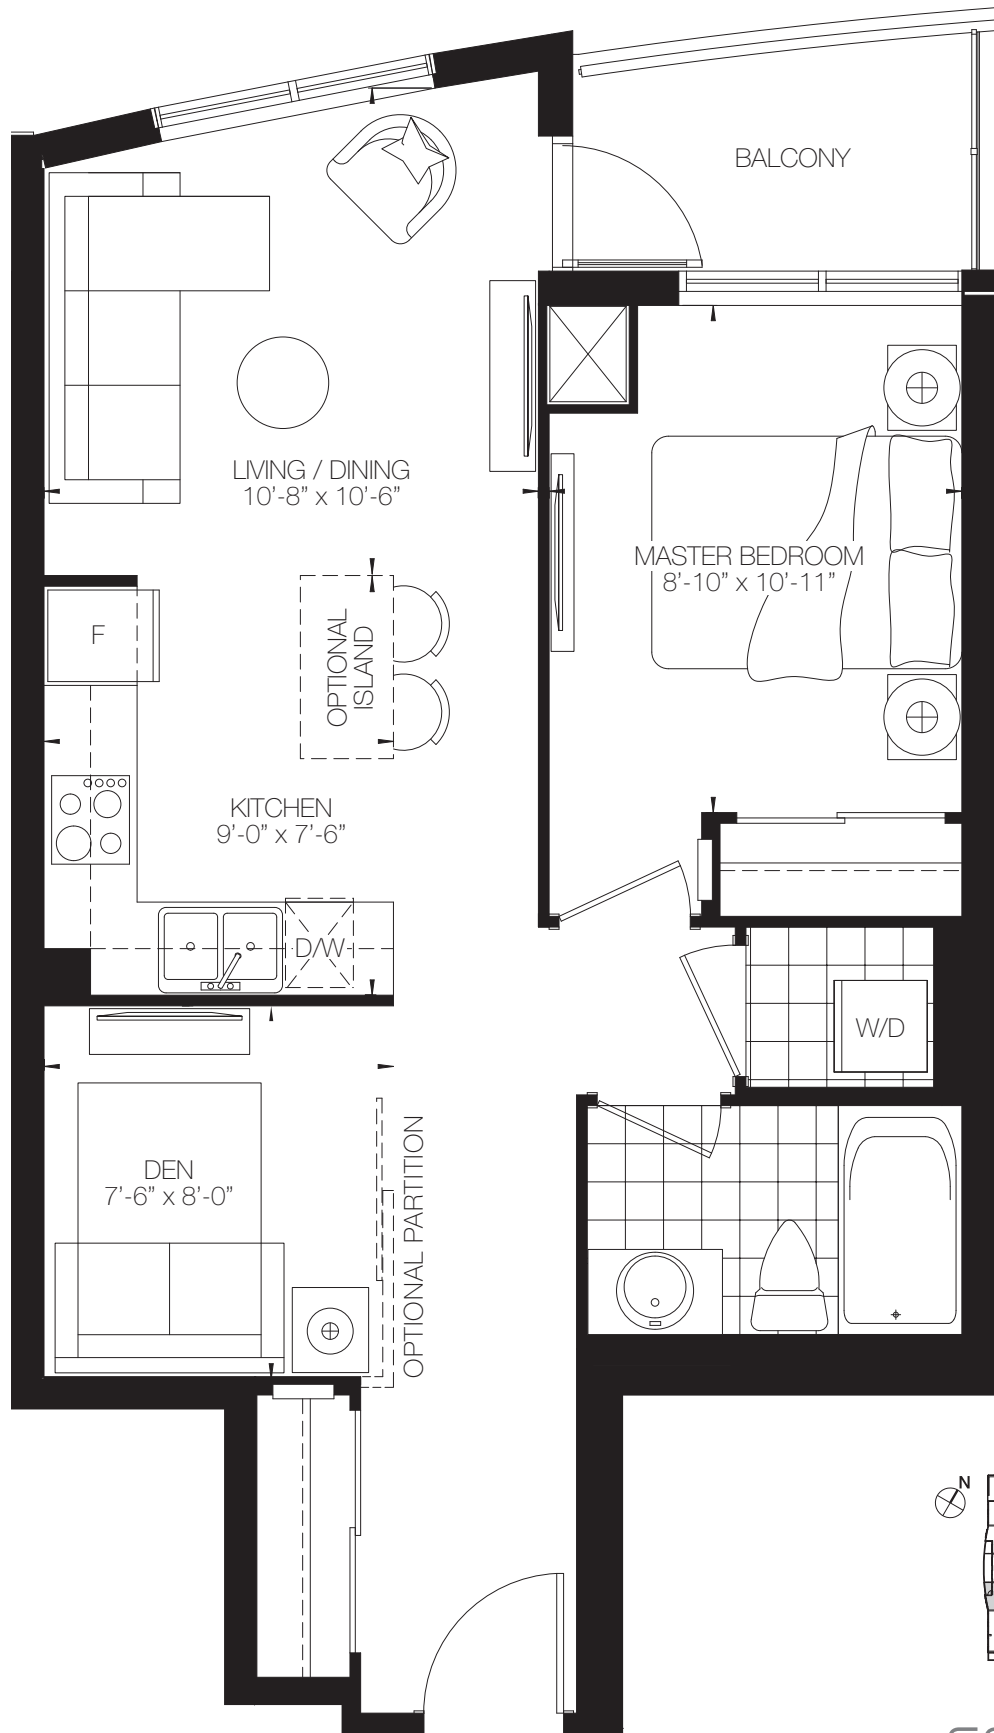

DAWN

ONE BEDROOM + DEN • 606 SQ.FT. • BALCONY 45 SQ.FT. • TOTAL 651 SQ.FT.

GEMTERRA

All areas and stated dimensions are approximate and subject to normal construction variances. Dimensions may exceed the useable floor area. Sizes and specifications subject to change without notice. The unit shown may be the reverse of the unit purchased. Furniture is displayed for illustration purposes only and does not necessarily reflect the electrical plan of the suite. Suites are sold unfurnished. All illustrations are artist's concept only. E & O.E. September 2015