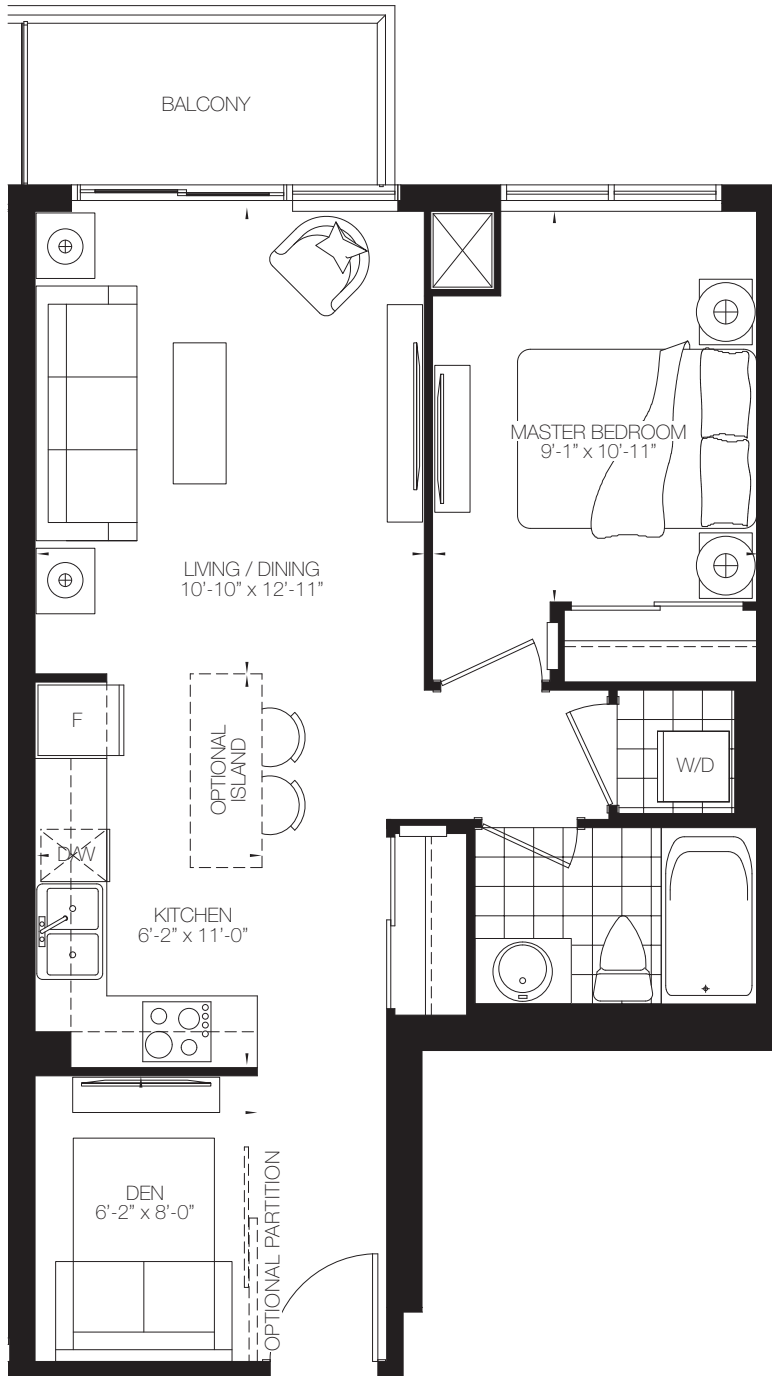

JOLLY

ONE BEDROOM + DEN • 606 SQ.FT.
BALCONY (2 & 4-17) 52 SQ.FT. • BALCONY (3 & 18-21) 120 SQ.FT.
TOTAL 668/726 SQ.FT.

FLOORS 3 and 18-21

FLOORS 2 and 4-17

All areas and stated dimensions are approximate and subject to normal construction variances. Dimensions may exceed the useable floor area. Sizes and specifications subject to change without notice. The unit shown may be the reverse of the unit purchased. Furniture is displayed for illustration purposes only and does not necessarily reflect the electrical plan of the suite. Suites are sold unfurnished. All illustrations are artist's concept only. E & O.E. September 2015